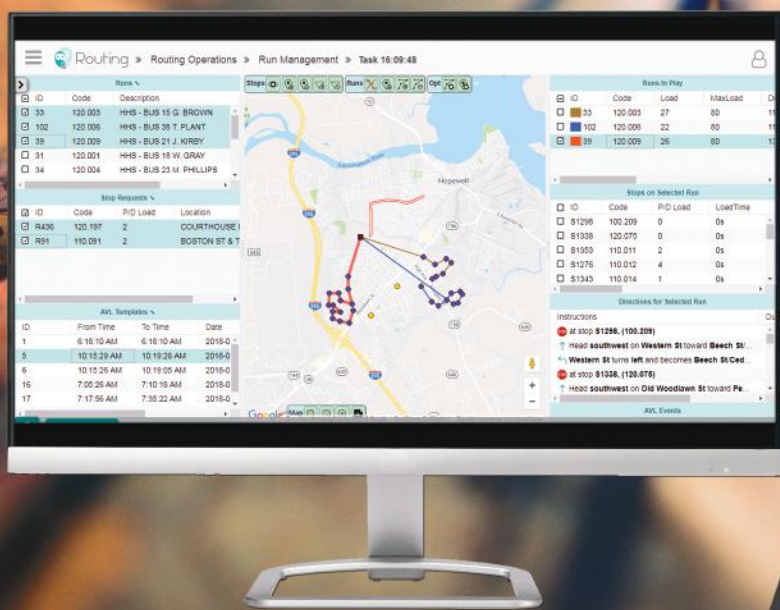

# Routing & Planning

EFFICIENCY AT A WHOLE NEW LEVEL

SCAN FOR A DEMO

SIMPLY  
POWERFUL

## Route Management Software

Your everyday routing tasks are now faster than ever

Create better insights for your daily plans with Route Analysis

Find the best school bus routes with automated tools

Contact us to learn more and schedule your FREE demo!

## Drag-and-Drop Simplicity

Easily select and assign multiple students to stops, quickly assign stops to runs, and do it all right from your map. Performing your most common routing tasks is easy.

## Why EDULOG Routing and Planning?

Modern pupil transportation departments need modern planning software. With an updated, streamlined user interface, the Athena Transportation suite makes your daily tasks easier and faster than. Plus, EDULOG's optimization capabilities are more accurate than ever before, with an improved proprietary routing algorithm that takes advantage of today's enhanced computing power.