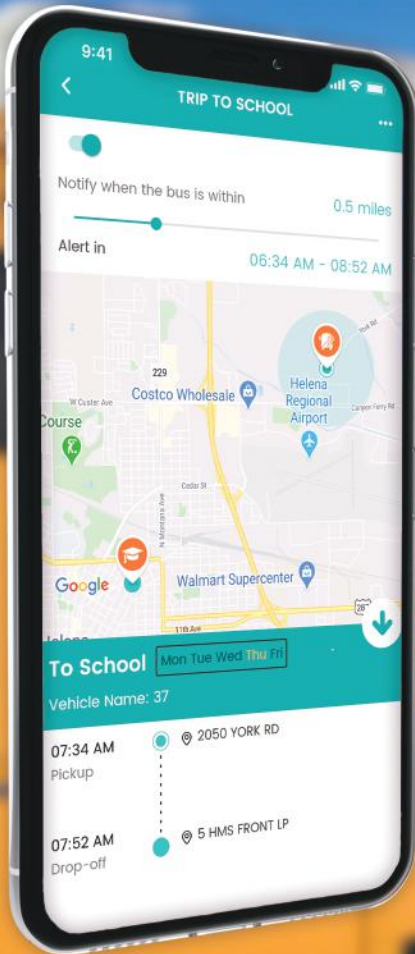

# Parent Portal

STREAMLINE PARENT COMMUNICATIONS

CONNECT WITH  
YOUR COMMUNITY

## Parent Bus Tracking Application

Peace of Mind

Operational Efficiency

Effective Planning

Contact us to learn more and schedule your FREE demo!

406.728.0893  
866.340.3896

 [www.edulog.com](http://www.edulog.com)  
[info@edulog.com](mailto:info@edulog.com)

Introducing Parent Portal, an app that helps school districts proactively communicate with parents about the school bus trip to and from school.