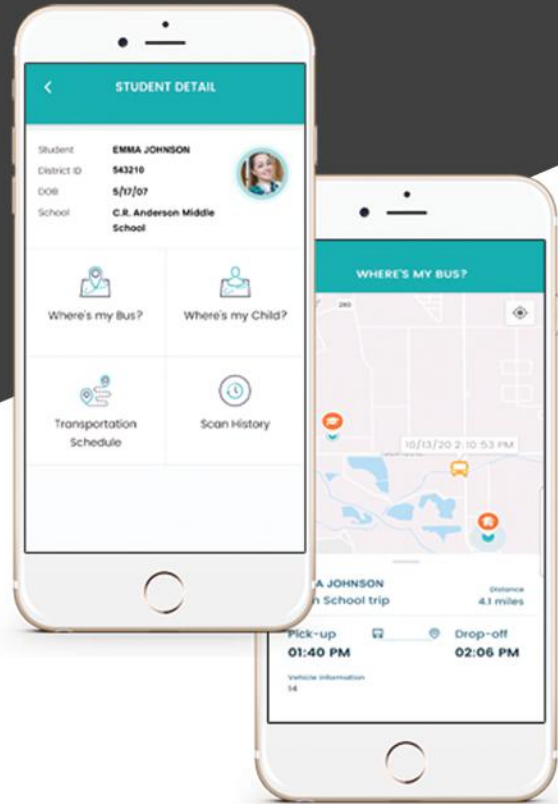

In a time of frequent change and uncertainty, it is more important than ever that K-12 transportation departments be able to provide parents with peace of mind, meet community expectations, and plan effectively in the face of diminished resources. You can ensure the most efficient and reliable school opening with Edulog Parent Portal. You can reduce phone calls to your transportation department by up to 75% because parents will have the bus information they need in the palm of their hands.

Stop Change Notifications

Make changes to a route that changes stop times for 15 children? The app automatically sends notifications to those parents with the new planned stop time. No mailers required.

Routing and GPS

Start simple and grow with us to more advanced features. Our app works with your existing routing and GPS. No routing software? No GPS? No problem!

Smart Substitution

Don't provide parents with inaccurate or outdated transportation information. Utilize Smart Substitution to quickly reassign vehicles and substitute buses when an unassigned bus is running a route.

Customizable

Build your own parent app. Parent Portal is feature-rich with the ability to toggle on-and-off the components that fit your needs. You can control when buses are visible to parents in the application.