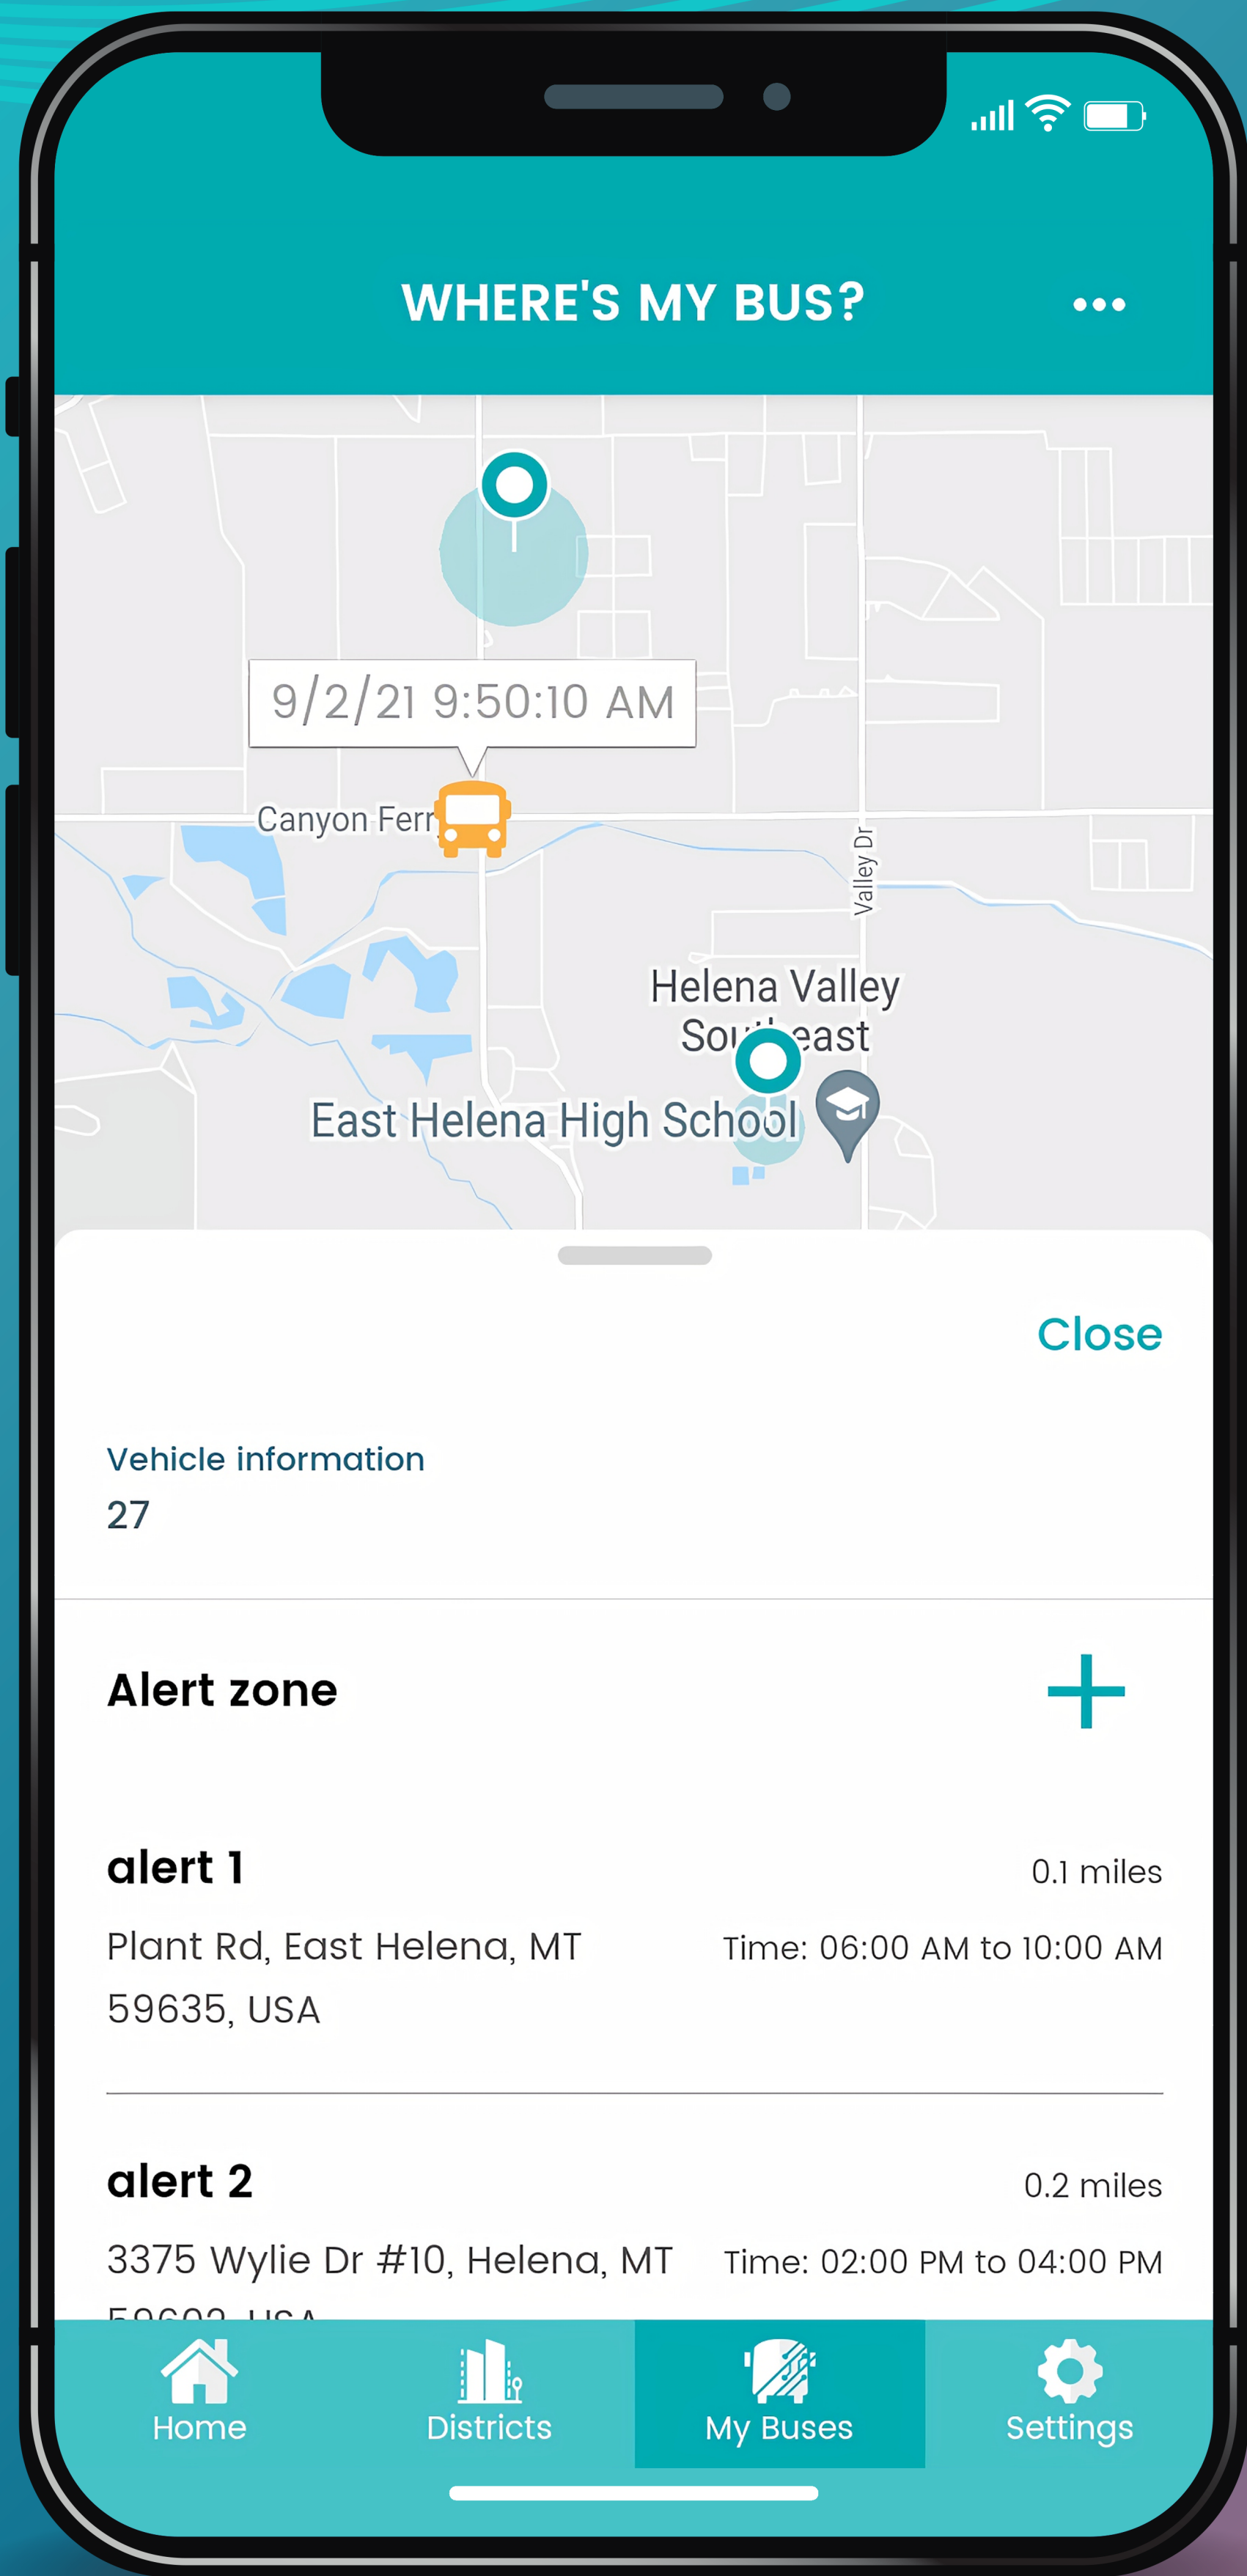

EDULOG

Parent Portal Lite

Up to the Minute Bus Arrival Info

Get the information you need from the transportation department without having to make a phone call. Access all of your students through one secure login.

SCAN TO
DOWNLOAD

Where's My Bus?

Parents can view the location of the school bus to gauge arrival times each day.

Messaging

Receive timely transportation messages or bus delay information.

Custom Alerts

Adjust the radius of your alert zones to receive notifications based on your preferences.