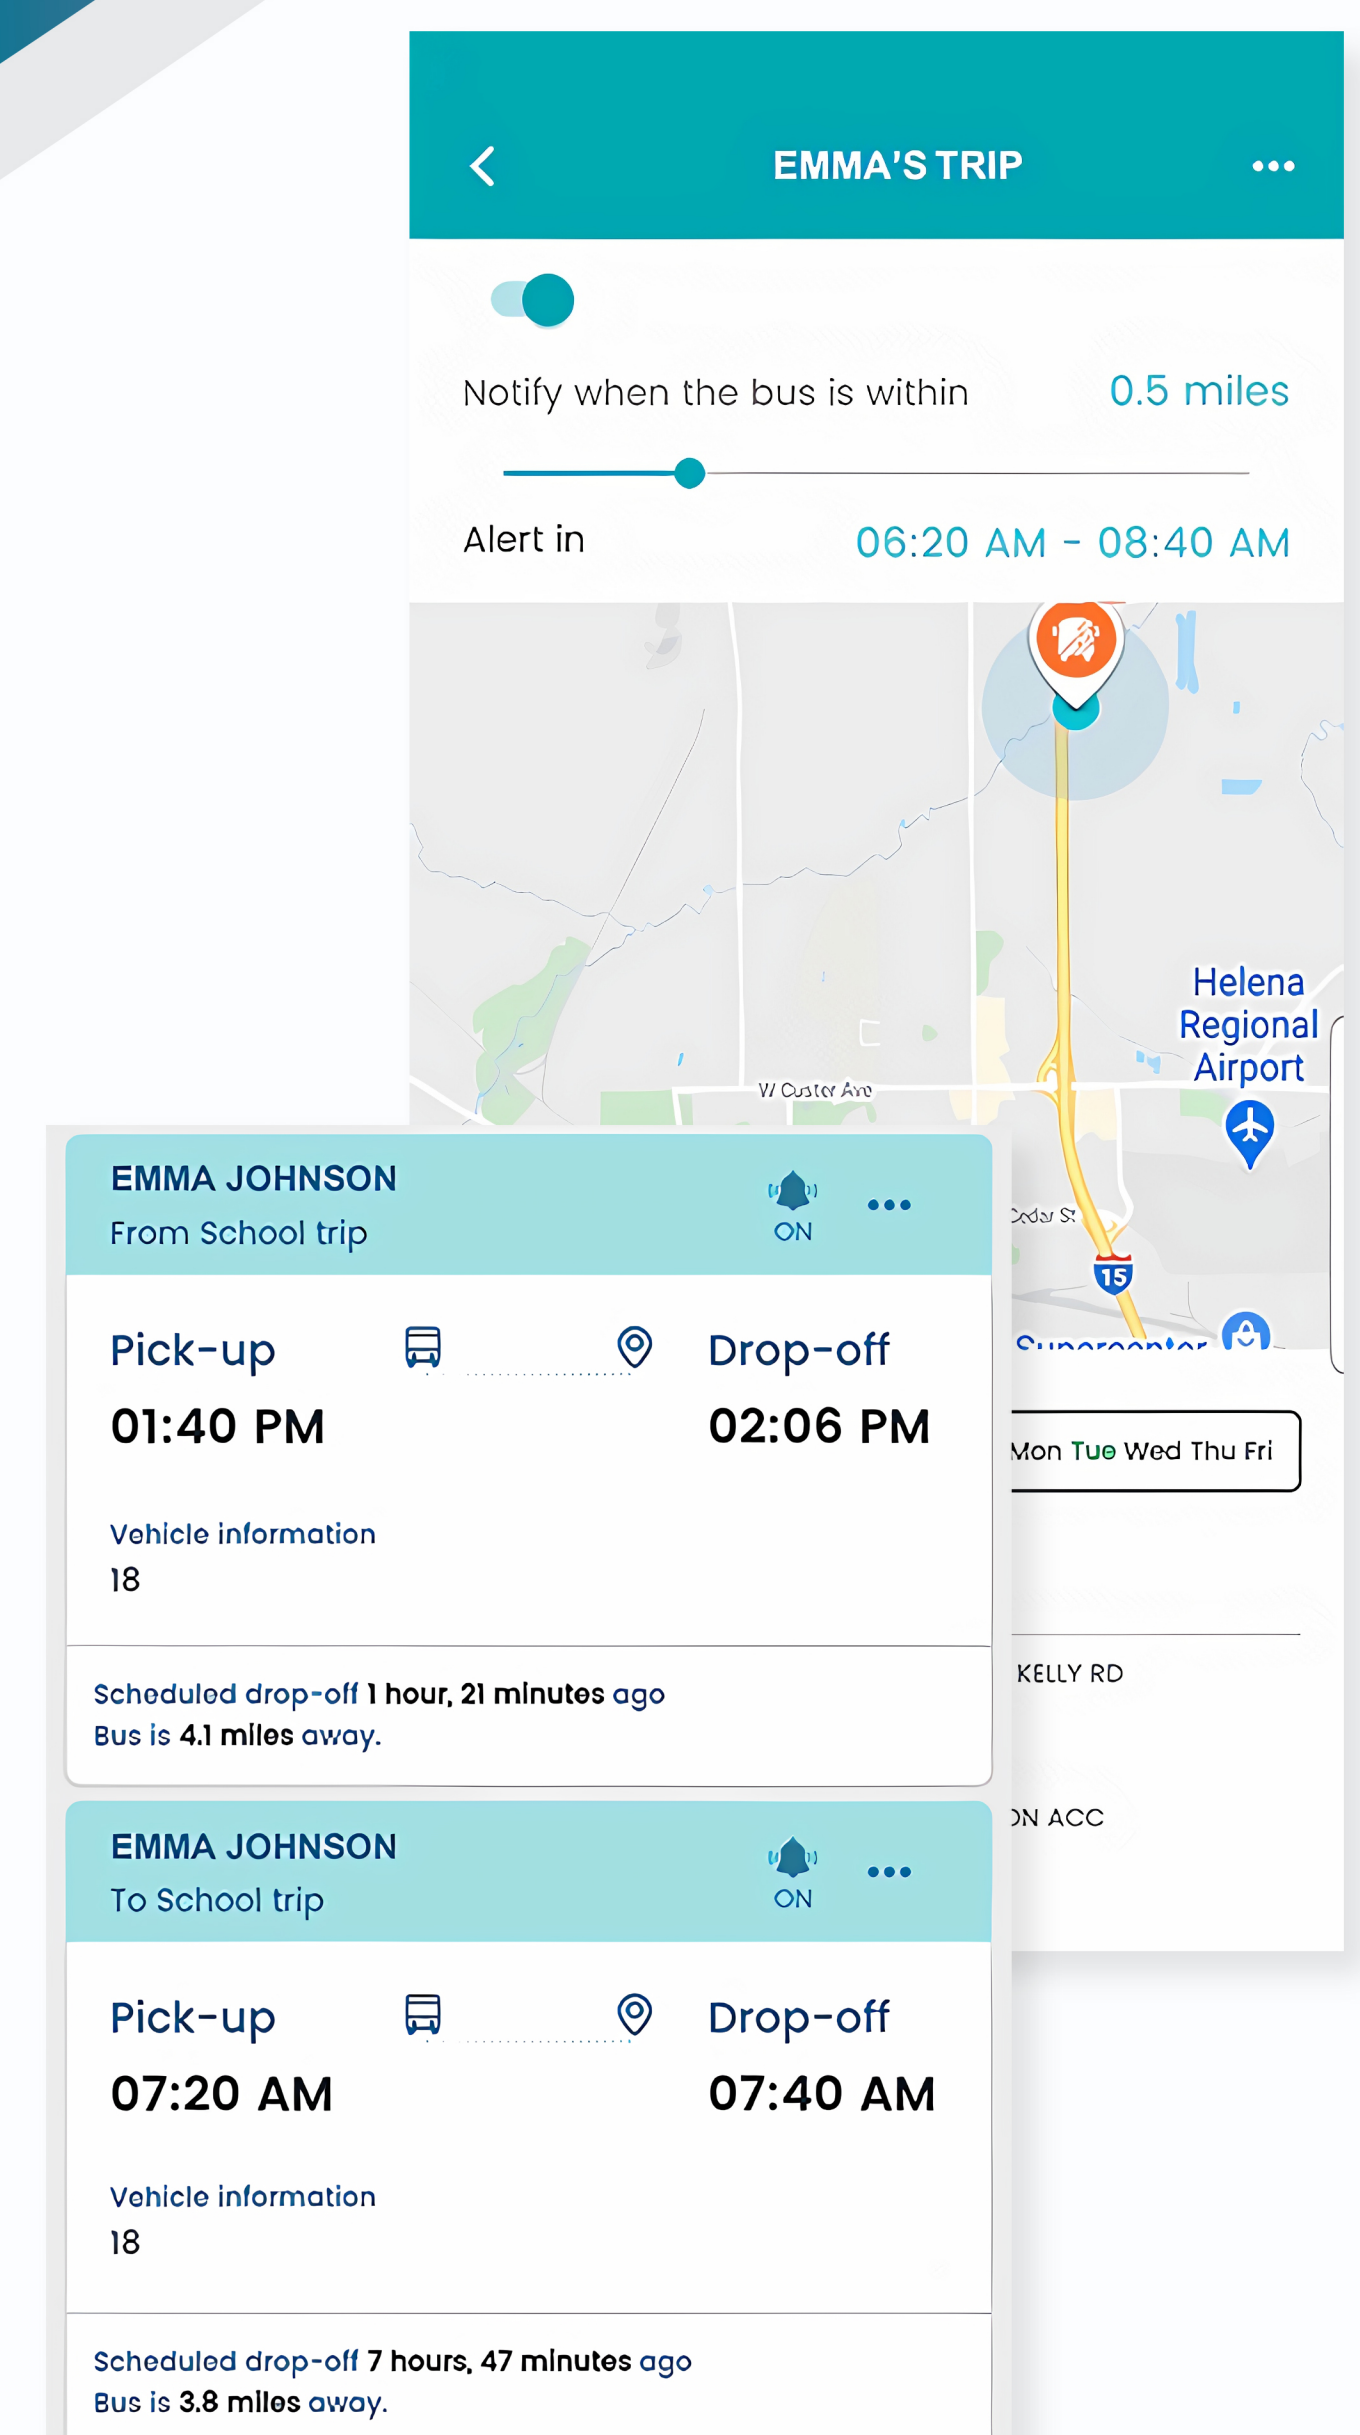

## Up to the Minute Bus Route Info

Get the information you need from the transportation department without having to make a phone call. Receive timely messages or bus delay information. Access all of your students through one secure login.

### Where's My Bus?

Parents can view the location of the school bus to gauge arrival times each day.

### Transportation Lookup

Proactively view your planned transportation info including bus stops.

### Push Notifications

Receive notifications when the bus enters a user-defined geographic area around the stop.