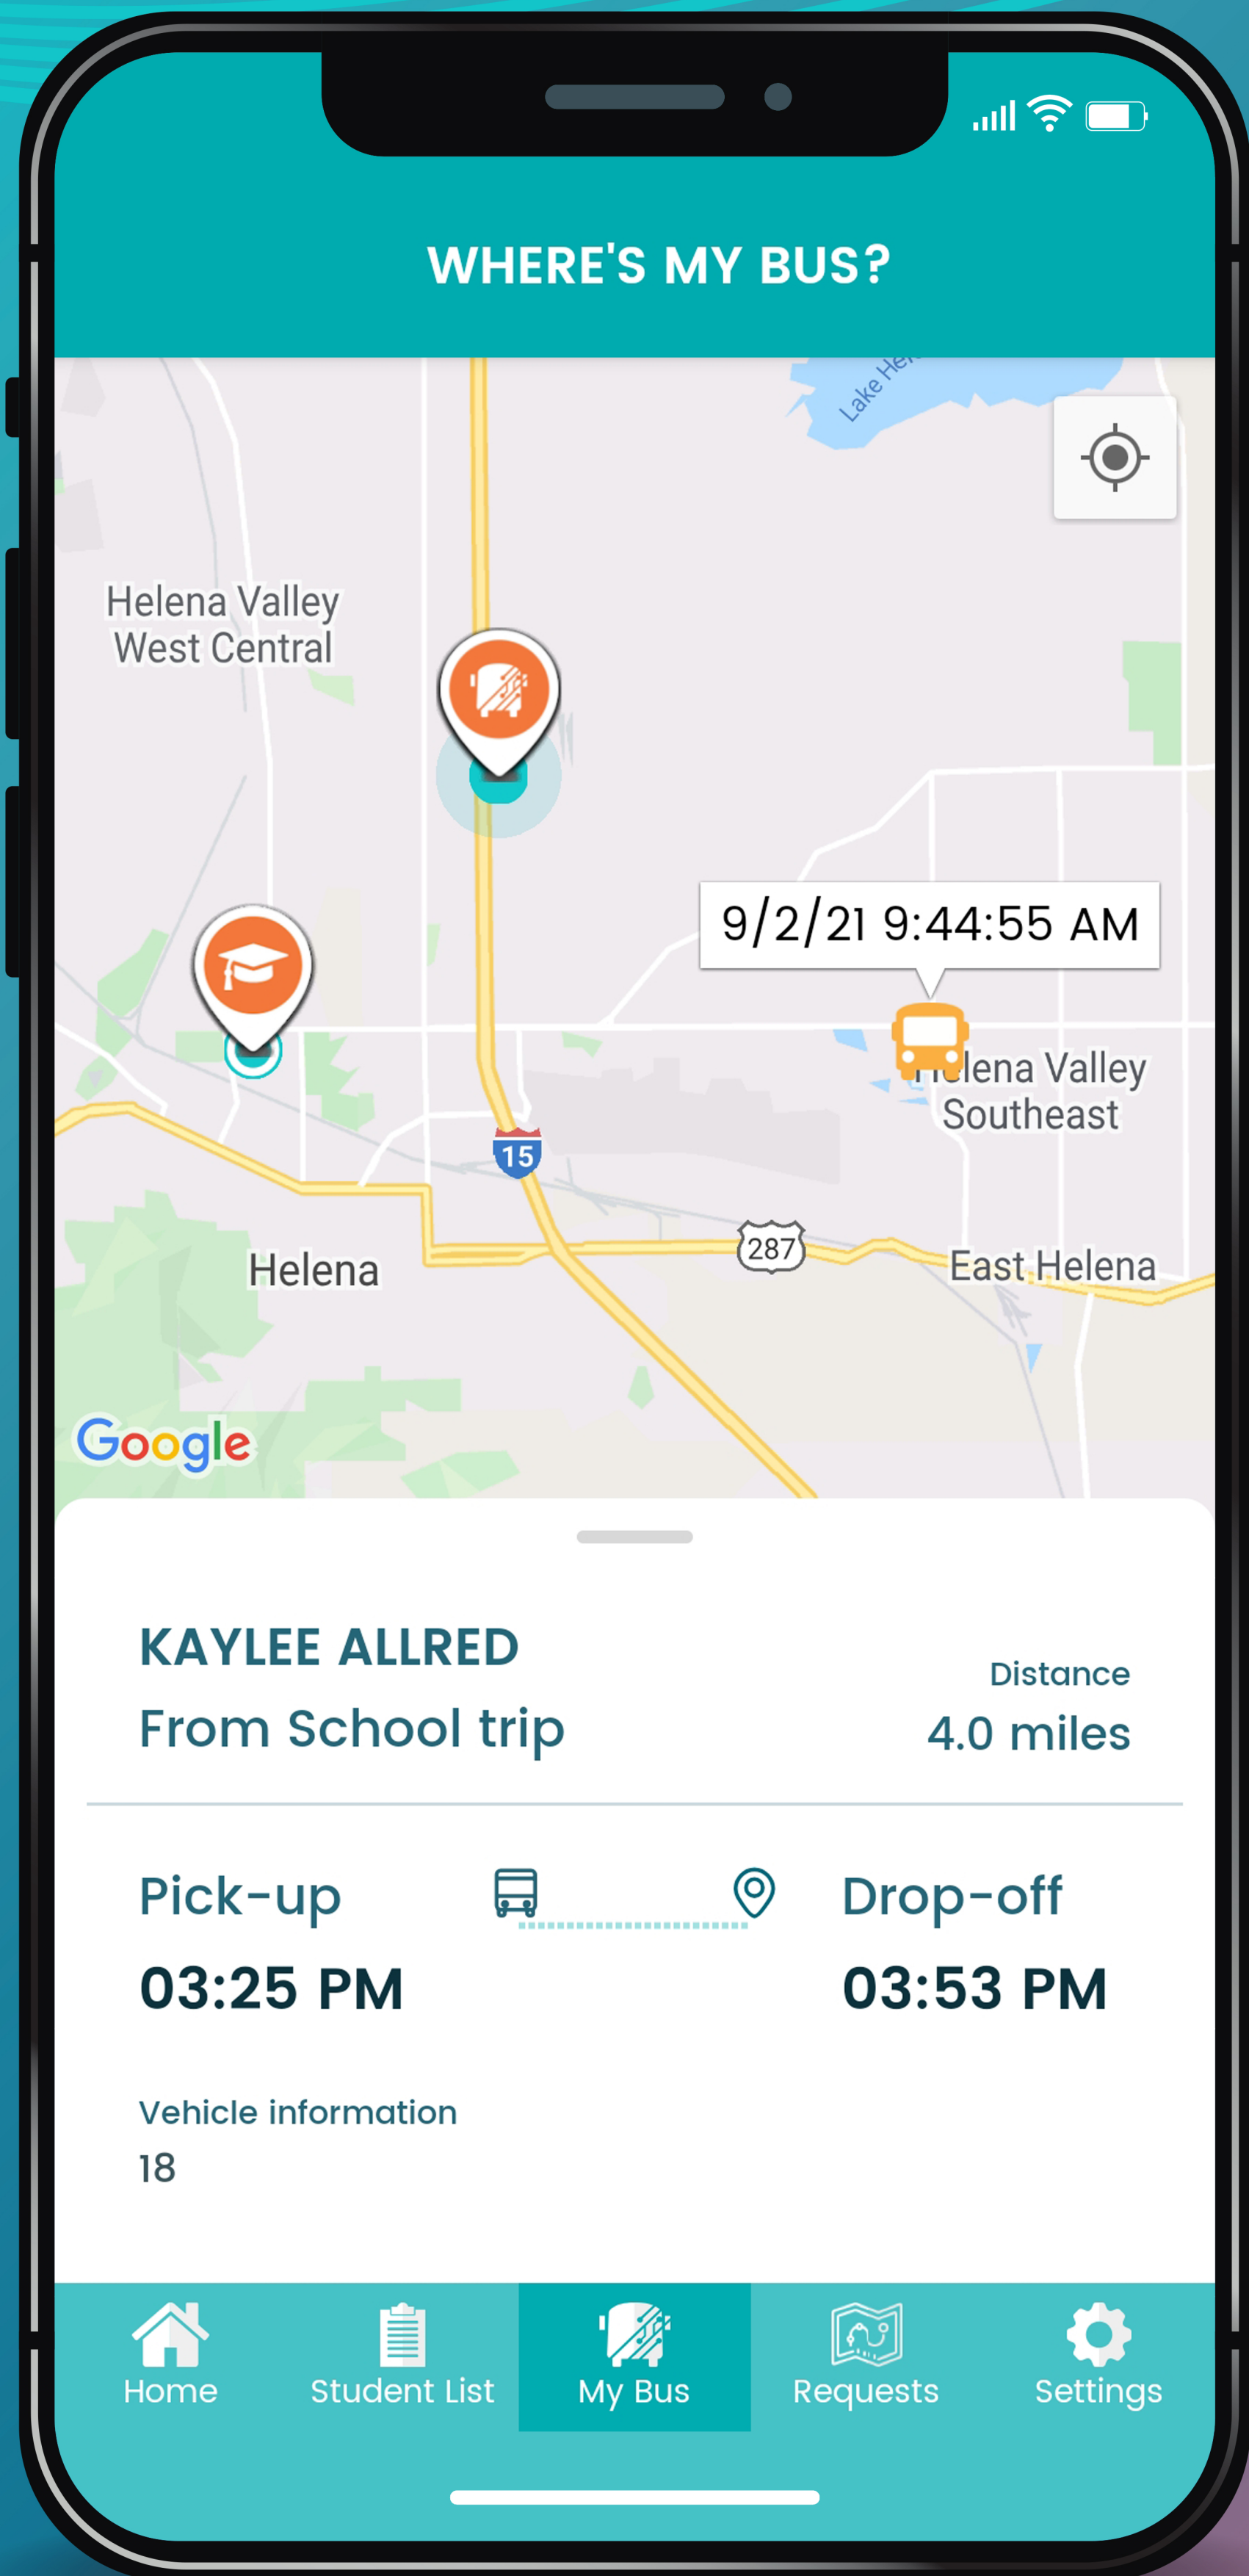

## Up to the Minute Bus Route Info

Get the information you need from the transportation department without having to make a phone call. Receive timely messages or bus delay information. Access all of your students through one secure login.

### Where's My Bus?

Parents can view the location of the school bus to gauge arrival times each day.

### Transportation Lookup

Proactively view your planned transportation info including bus stops.